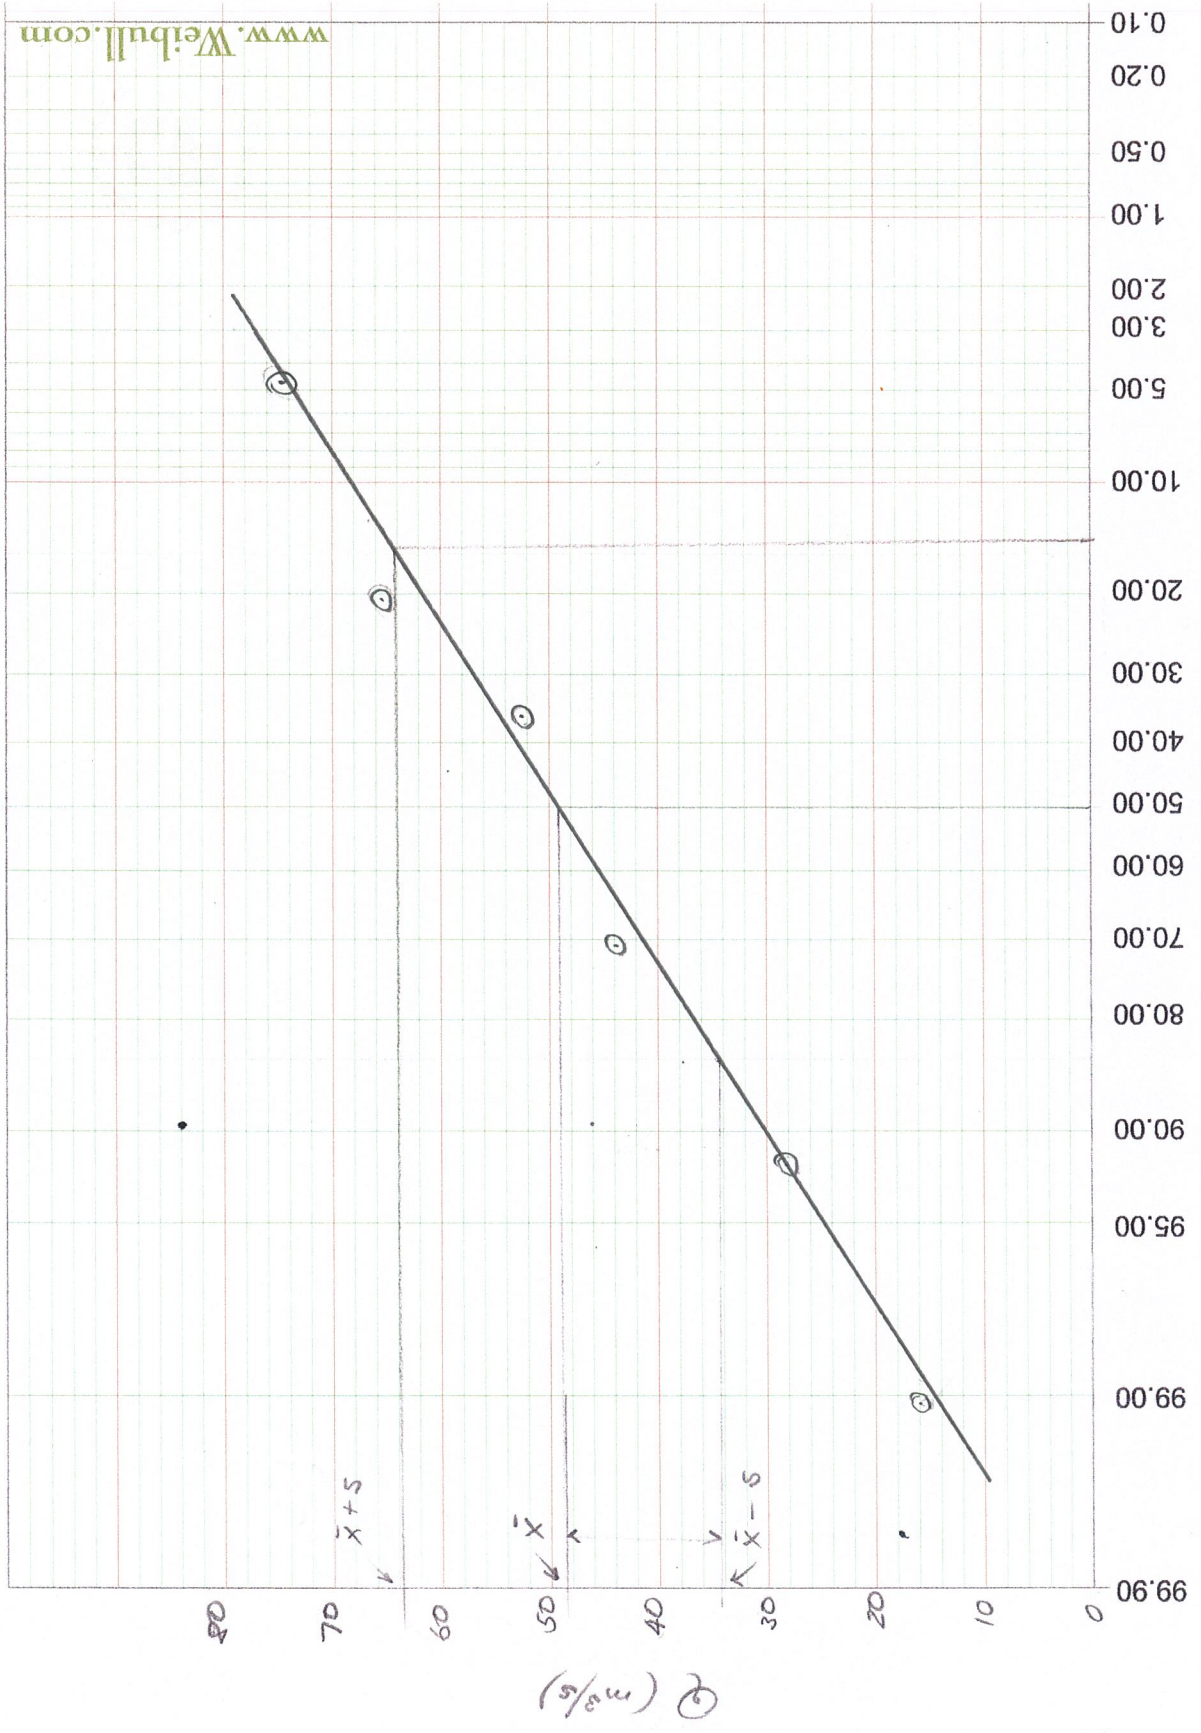

68.26% under PDF
 ~ 15.87%
 ~ 84.13%

Normal Probability Plotting Paper Created Using ReliaSoft's Weibull++ www.ReliaSoft.com 1-888-886-0410 ©1999 ReliaSoft Corporation

www.Weibull.com