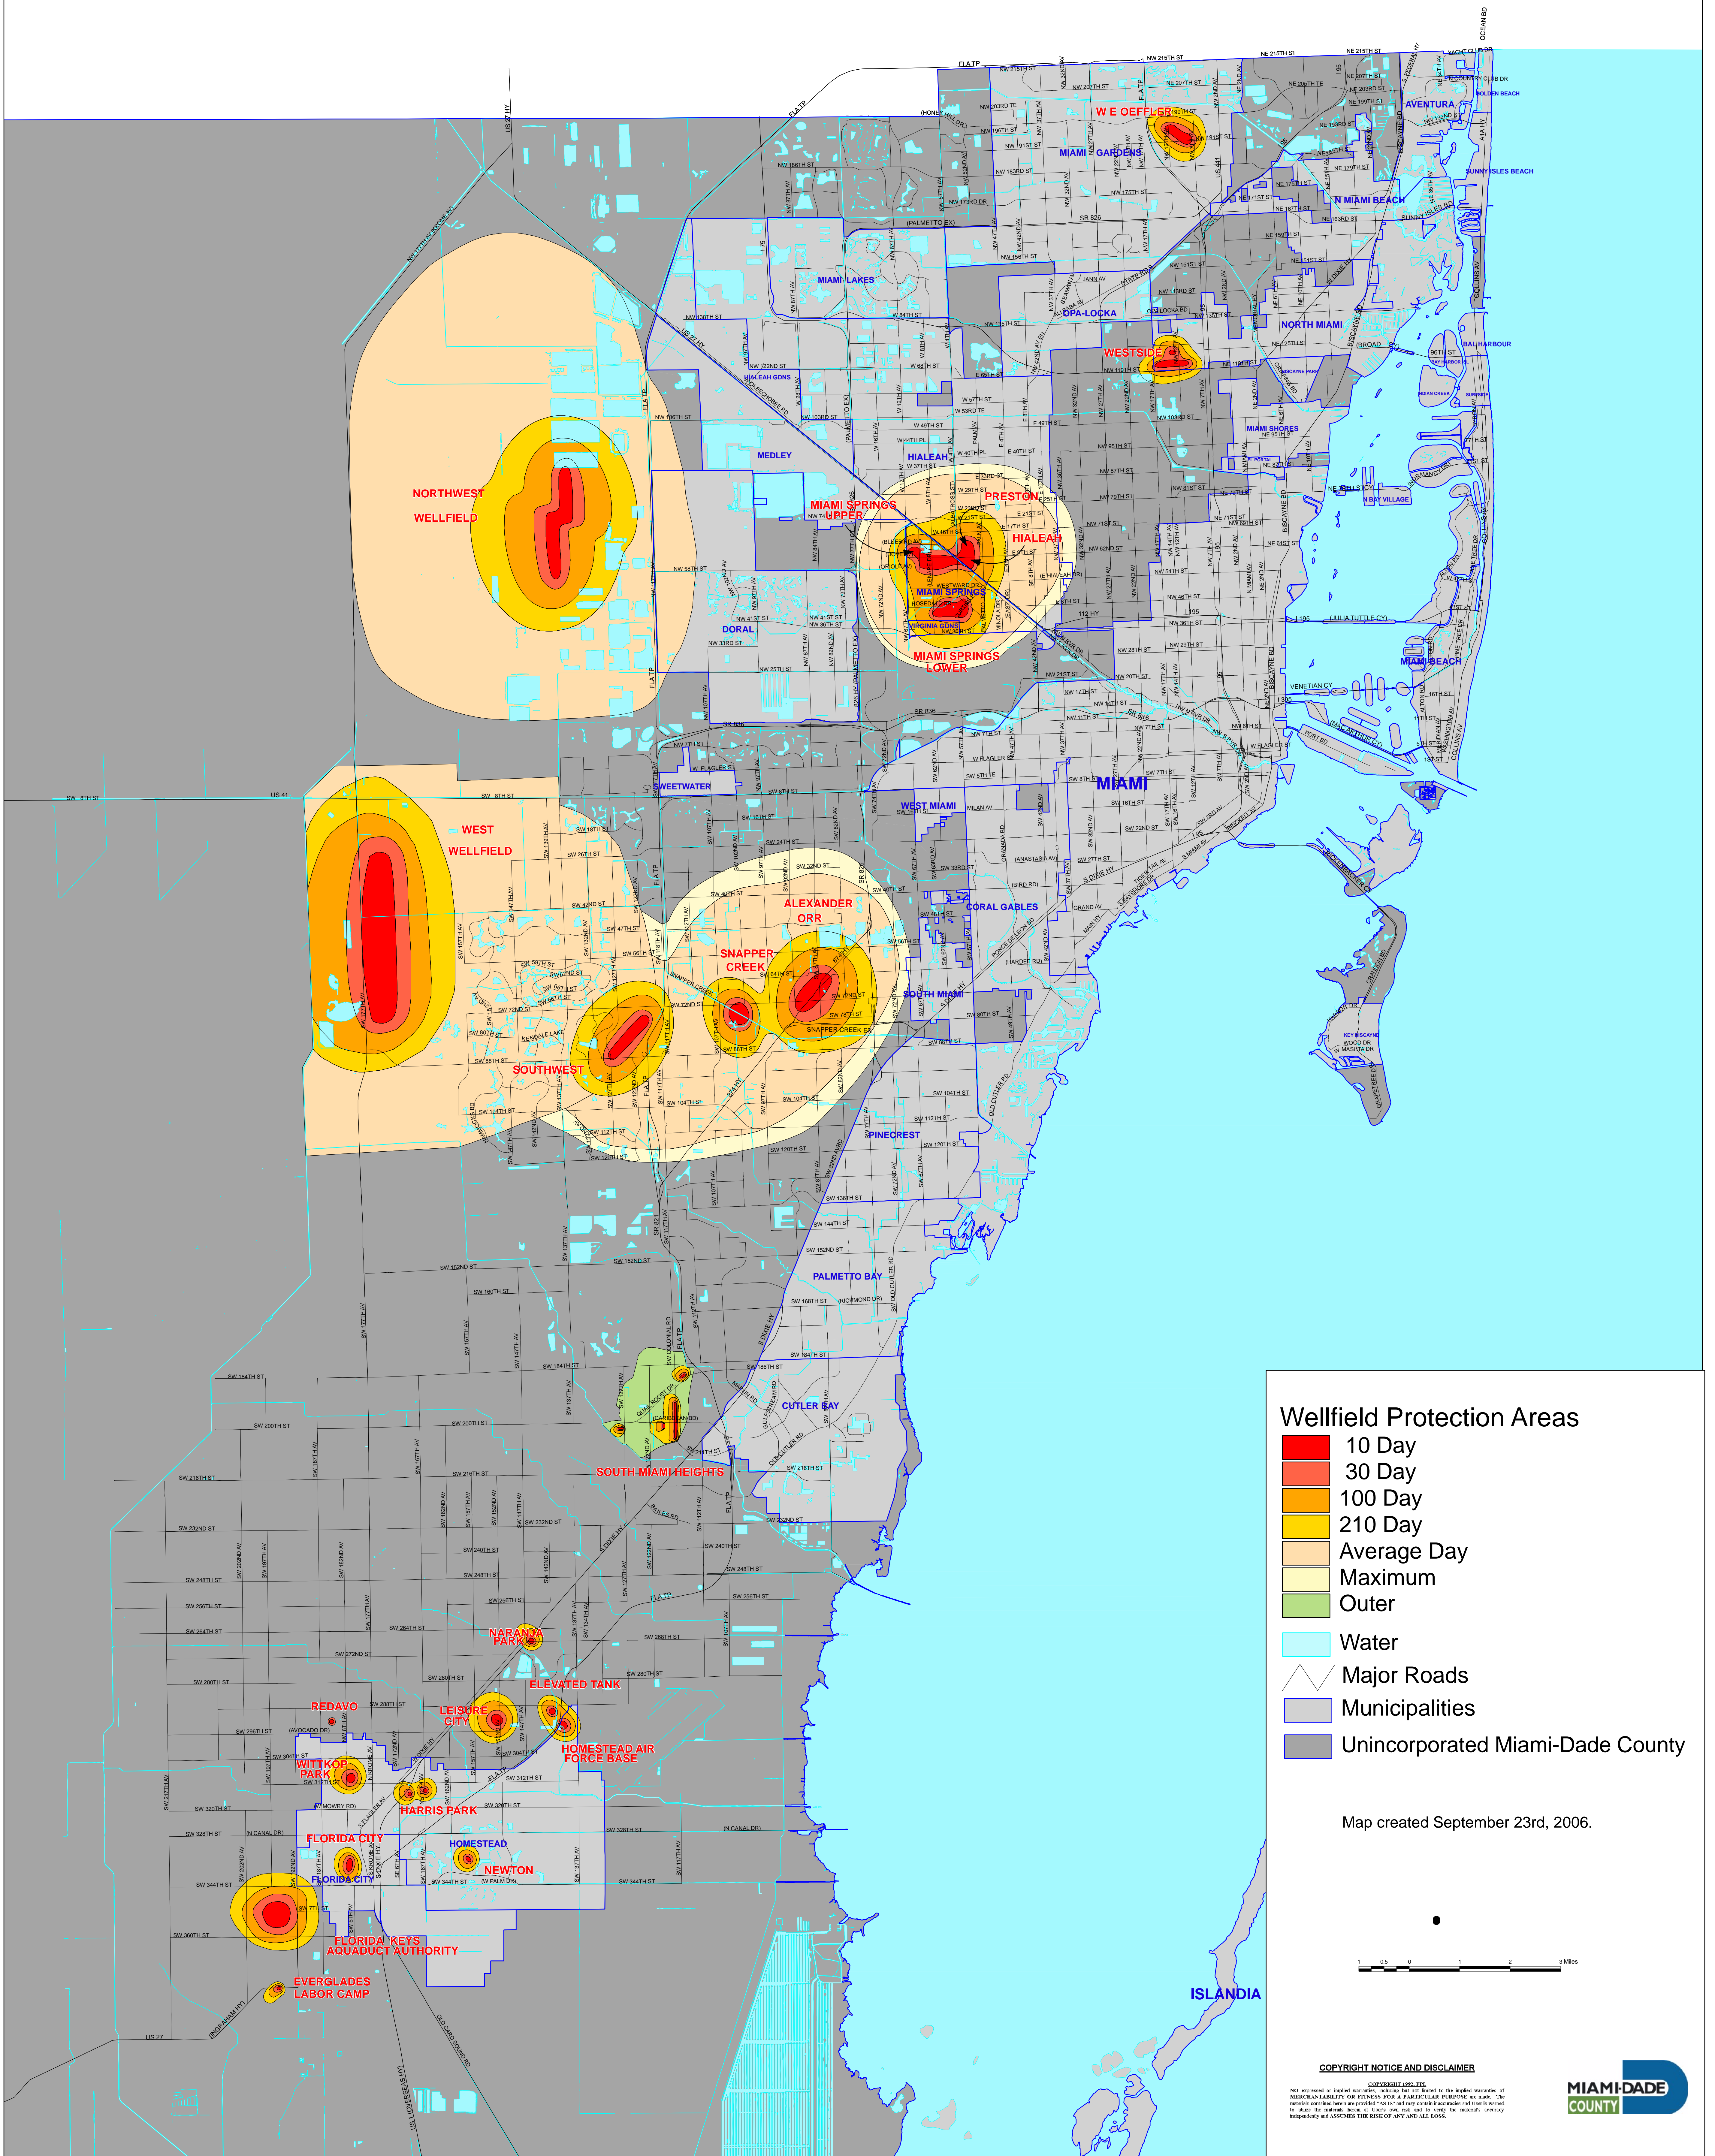

Miami-Dade County Wellfield Protection Areas

Wellfield Protection Areas

- 10 Day
- 30 Day
- 100 Day
- 210 Day
- Average Day
- Maximum
- Outer
- Water
- Major Roads
- Municipalities
- Unincorporated Miami-Dade County

Map created September 23rd, 2006.